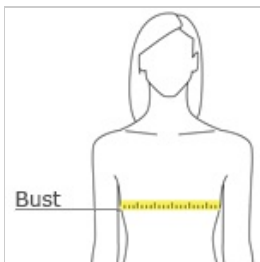

Gildan® Ladies Gildan Performance® T-Shirt 42000L

- 4.5-ounce, 100% polyester
- AquaFX® moisture wicking
- Freshcare® anti-odor properties
- Heat transfer label
- Rib knit 1/2" non-topstitched collar
- Side seamed with tapered fit
- Double-needle sleeves and hem
- Safety Green is compliant with ANSI/ISEA 107 high visibility standards for background color

HOW TO MEASURE

BUST
With arms down at sides, measure around the upper body, under arms and around the fullest part of the bust.

SIZE CHART

	XS	S	M	L	XL	2XL
Size		0/2	4/6	8/10	12/14	16/18

COLOR INFORMATION